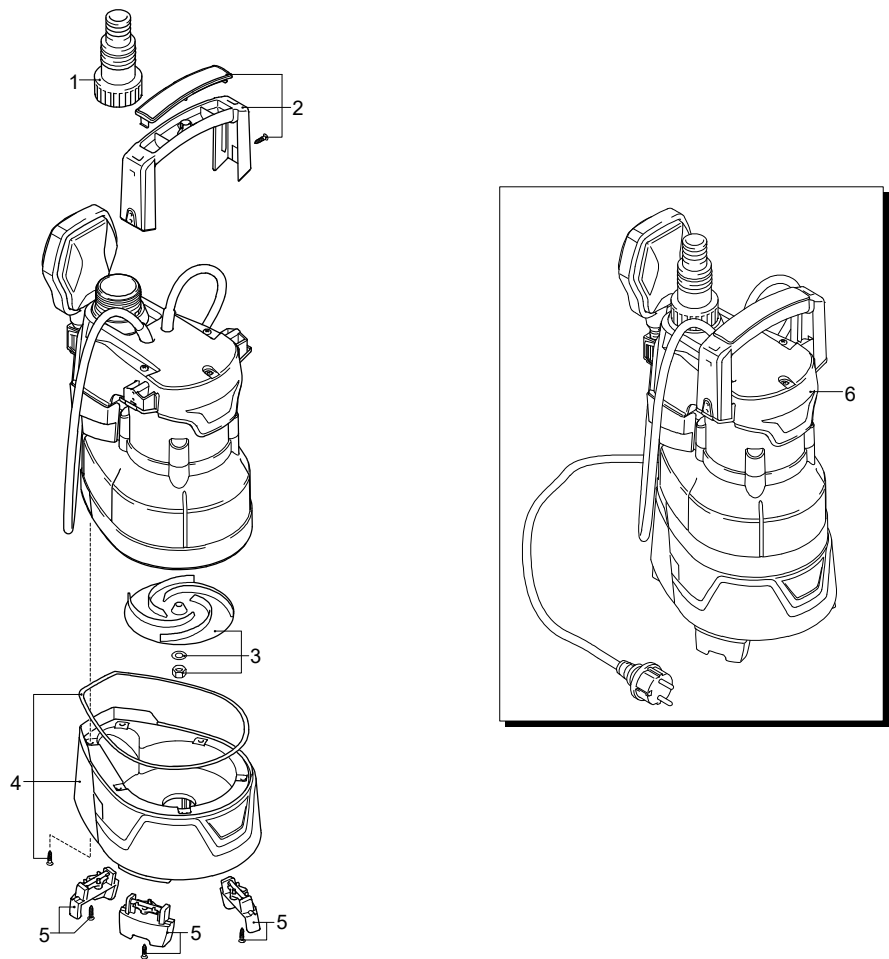

STANLEY

Model SXUP 750 PTE

09/10/2017

Version:

Serial number:

Code: **51767**

Validity	Pos.	Code	Description	Q
	1	4540310	Fitting	1
	2	4540500	Handle	1
	3	4540780	Impeller	1
	4	4540190	Base	1
	5	4540320	Foot	3
	6	51767	Complete pump	1