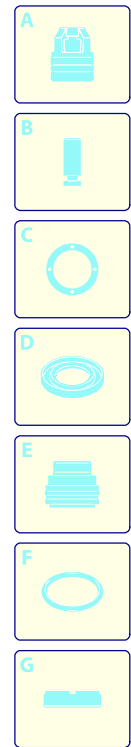

STANLEY

Model SXUP 750 PTE

09/10/2017

Version:

Serial number:

Code: **51767**

Validity	Pos.	Code	Description	Q
	1	4540310	Fitting	1
	2	4540500	Handle	1
	3	4540780	Impeller	1
	4	4540190	Base	1
	5	4540320	Foot	3
	6	51767	Complete pump	1