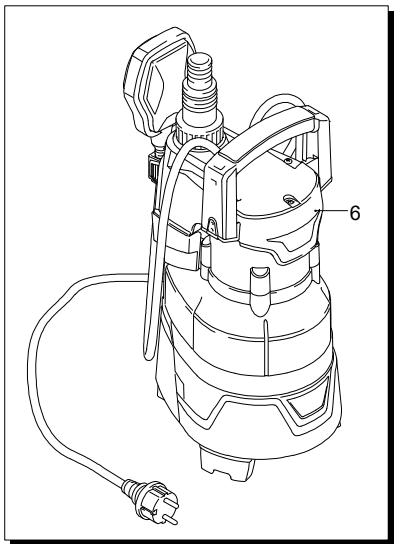

STANLEY

Model SXUP 750 PTE

09/10/2017

Version:

Serial number:

Code: **51767**

Validity	Pos.	Code	Description	Q
	1	4540310	Fitting	1
	2	4540500	Handle	1
	3	4540780	Impeller	1
	4	4540190	Base	1
	5	4540320	Foot	3
	6	51767	Complete pump	1